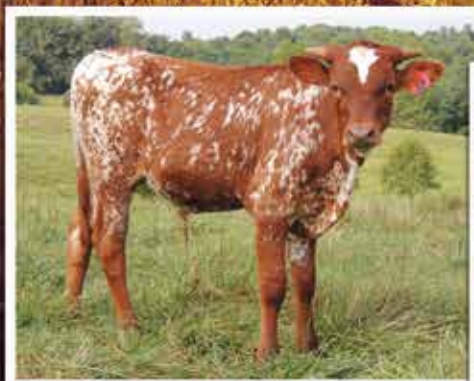

Pay Line BCB x EV Rio Clair