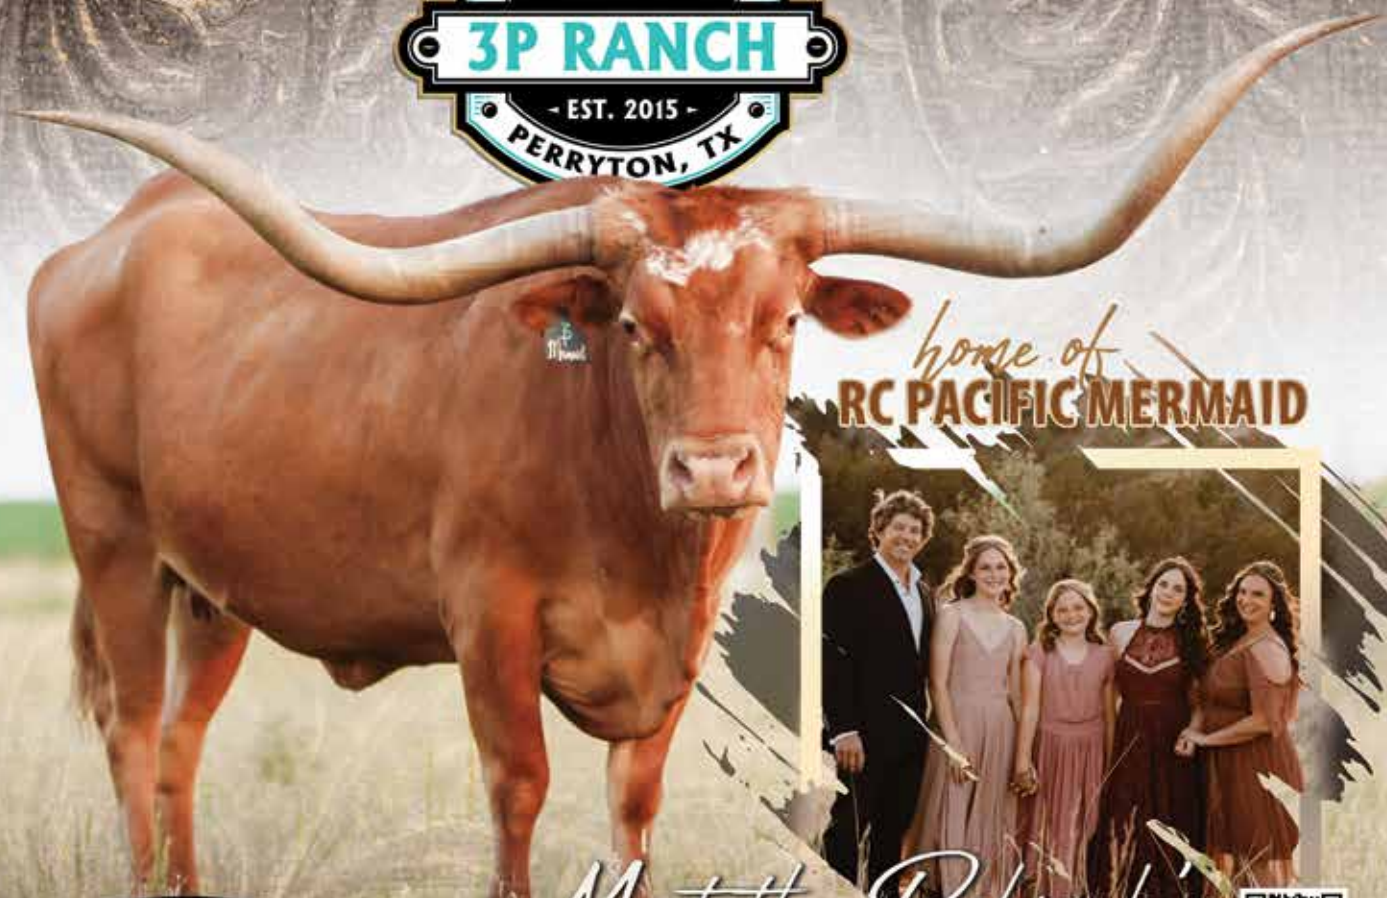

# MILLENNIUM PARTNER SPOTLIGHT

home of  
**RC PACIFIC MERMAID**

*Meet the Pshigoda's*

**OCTOBER 20-21, 2023**

LEXINGTON, KENTUCKY • BLUEGRASS STOCKYARDS

*Highlighted Heifer Sale* **1:30 PM**

FOR MORE DETAILS VISIT [WWW.MILLENNIUMFUTURITY.COM](http://WWW.MILLENNIUMFUTURITY.COM)

## *Welcome Longhorn Enthusiasts to the 22nd Millennium Futurity*

Welcome Everyone to Lexington, Kentucky for the 2023 Millennium Futurity. We are thrilled to be back and can't wait for an exciting weekend full of Longhorn friends, memories being made, and some of the best young cattle in our industry being shown for the next few days. This has been a great year for the Millennium Futurity with tons of excitement and 2 new partners joining the fun. Our goal is to continue to make this event bigger and better, and with your help, we are doing just that.