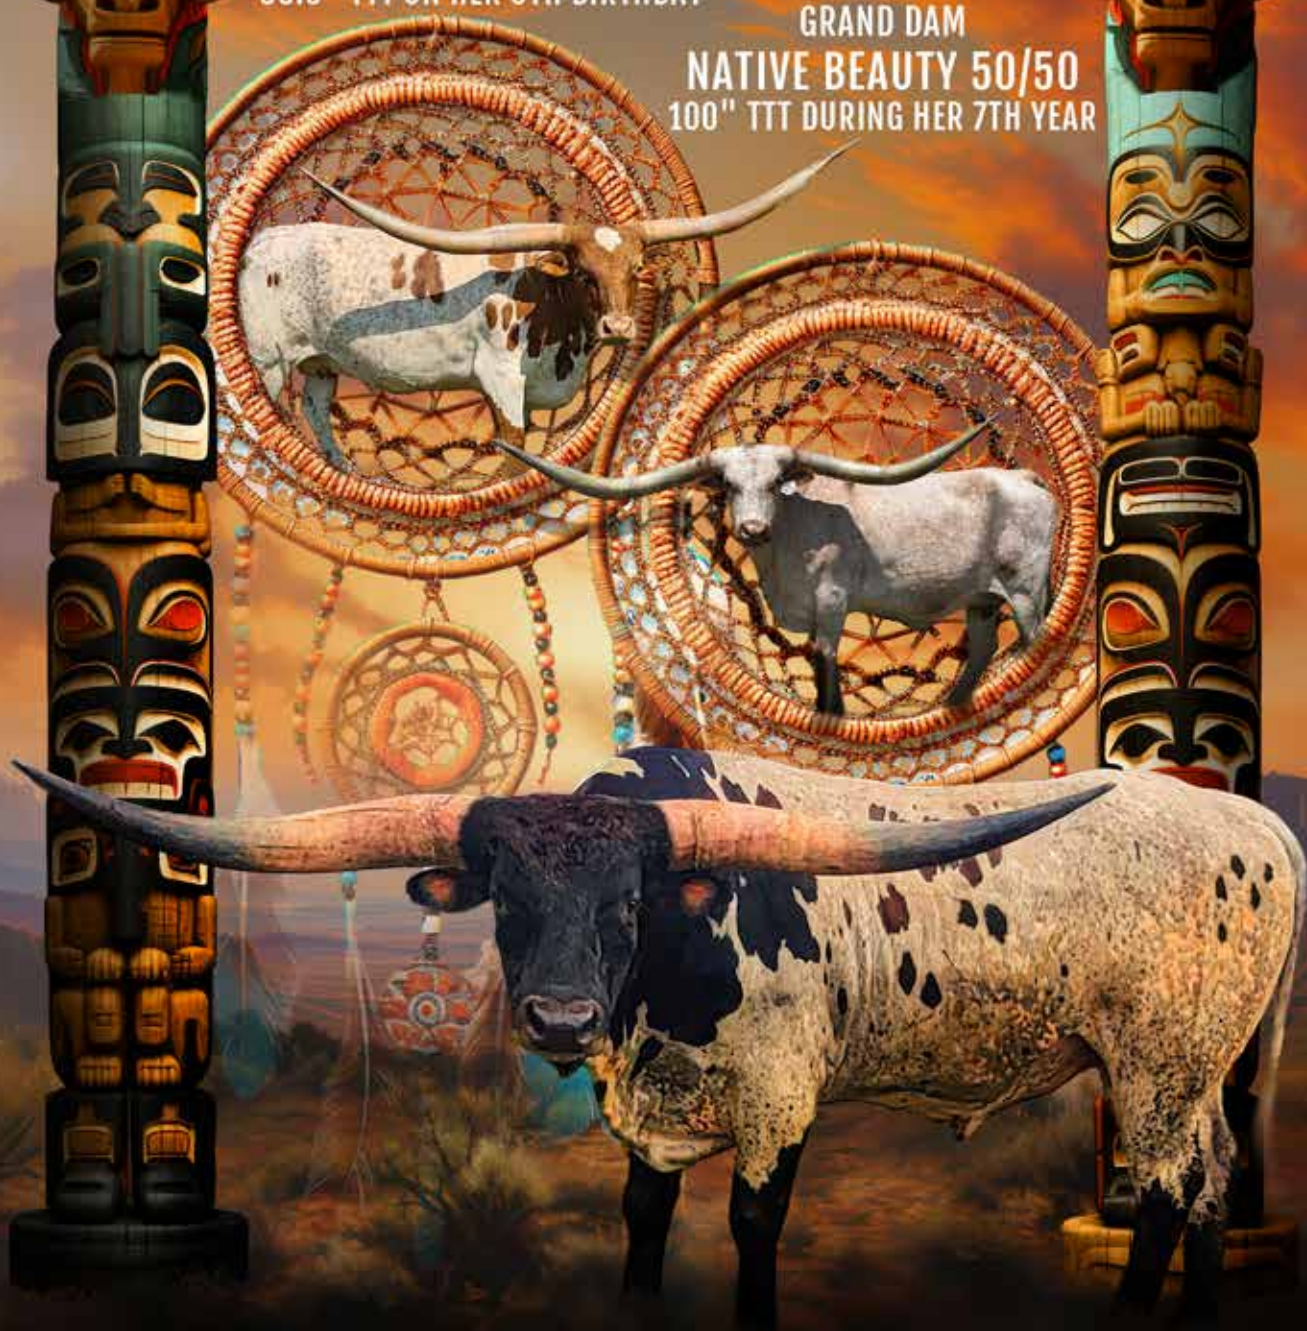

N8IVE GENERATIONS

DAM-N8IVE DREAMZ
96.5" TTT ON HER 6TH BIRTHDAY

GRAND DAM
NATIVE BEAUTY 50/50
100" TTT DURING HER 7TH YEAR

N8IVE LEGENDZ

D.O.B: 8/6/2020 JAGUAR CHEX x N8IVE DREAMZ

83.75" TTT ON HIS THIRD BIRTHDAY

CONVENTIONAL: $150 HEIFER-SEXED: $300

TRACY JONES 812.698.0441